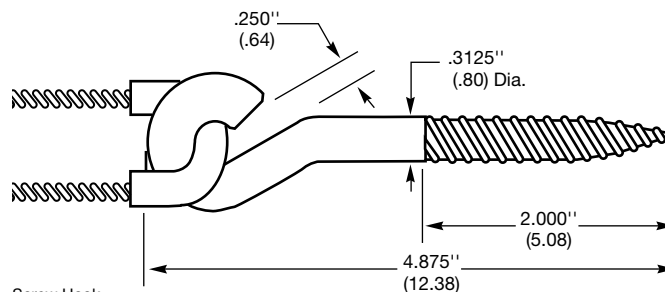

Screw Hook
Catalog Number 20303001
Yield Strength 900 lbs (4003 N)