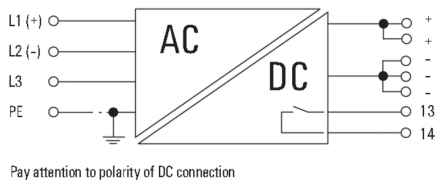

PROeco PRO ECO3 480W 24V 20A

Weidmüller Interface GmbH & Co. KG
Klingenbergstraße 16
D-32758 Detmold
Germany
Fon: +49 5231 1429-0
Fax: +49 5231 14292083
www.weidmueller.com

Zeichnungen

Electric symbol