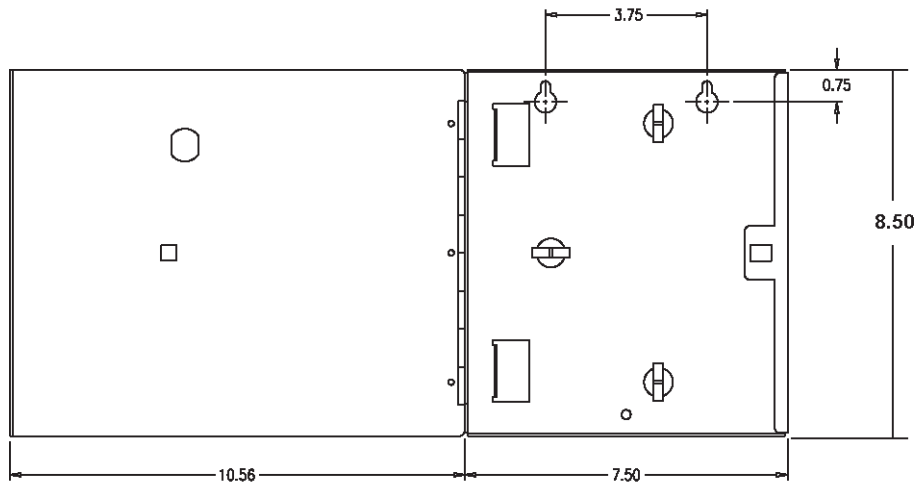

FTU2SP

Hubbell Premise Wiring

HUBBELL INCORPORATED (Delaware)
14 Lord's Hill Road • Stonington, CT 06378-0901 • (860) 535-8326 • 800-626-0005
Fax: (860) 535-8328 • Internet site: <http://www.hubbell-premise.com>

Worldwide Locations

Hubbell Premise Wiring, Asia Pacific
Hubbell Canada Inc.
Hubbell Premise Wiring, China
Hubbell Premise Wiring, Europe
Hubbell Int'l. Inc., Korea Branch
Hubbell Premise Wiring, Latin America

852-2836-7131 Fax: 852-2836-7132
905-839-1138 Fax: 905-839-9108
8621-6309-0119 Fax: 8621-6309-0122
44-(0)1234-848550 Fax: 44-(0)1234-856190
82-2-(0)2607-1363 Fax: 82-2-(0)2603-7386
305-251-4236 Fax: 305-251-4087

Hubbell de Mexico, S.A. de C.V.
Hubbell Premise Wiring, Middle East
Hubbell Premise Wiring, Puerto Rico
Hubbell-Taian Co., Ltd., Taiwan
Hubbell Incorporated, Turkey
Hubbell Premise Wiring, Venezuela

52-5-559-5304
971-4-393-4192
787-720-7185
886-2-(0)2515-0855
90-216-414-8147
58-16-6807453

Fax: 52-5-559-5885
Fax: 971-4-393-4194
Fax: 787-789-2796
Fax: 886-2-(0)2515-0899
Fax: 90-216-414-8148
Fax: 58-281-2820323