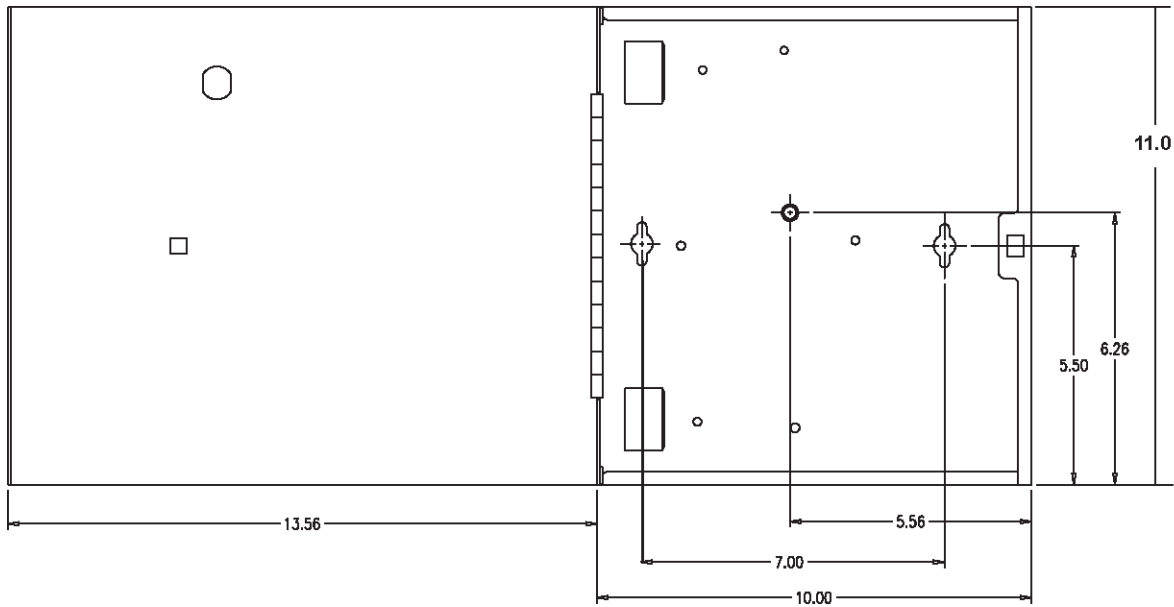

DIMENSIONS

FTU4SP