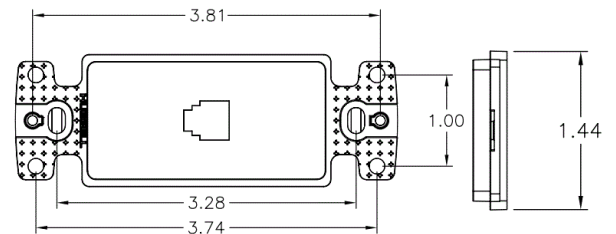

netSELECT
Wallplates
Molded-In Voice and Data Decorator Frame

HUBBELL

Features

- High Impact-Resistant Thermoplastic Construction
- Aesthetically Pleasing, Molded-In Appearance

Ordering Information

Description	Color	CatalogNumber	UPC
Molded-In Voice and Data Decorator Frame, One RJ11 Jack, 6P4C, Screw	White	NS770W	883778501708

Listings

Meets FCC part 68
UL Listed
CSA Certified
RoHS Compliant

Specifications

Material	High-Impact Resistant Thermoplastic
Jack	One RJ11
Position	6
Conductors	4
Termination Style	Screw

Accessories

Wallplate	NP26W
-----------	-------