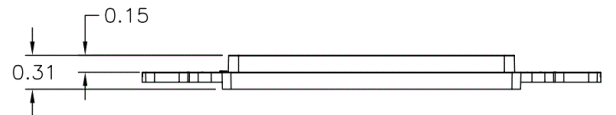

netSELECT
Wallplates
Molded-In Voice and Data Decorator Frame

HUBBELL

Features

- High Impact-Resistant Thermoplastic Construction
- Aesthetically Pleasing, Molded-In Appearance

Ordering Information

Description	Color	CatalogNumber	UPC
Molded-In Voice and Data Decorator Frame, One RJ11 Jack, 6P4C, Screw	White	NS770W	883778501708

Listings

Meets FCC part 68
UL Listed
CSA Certified
RoHS Compliant

Specifications

Material	High-Impact Resistant Thermoplastic
Jack	One RJ11
Position	6
Conductors	4
Termination Style	Screw

Accessories

Wallplate	NP26W
-----------	-------