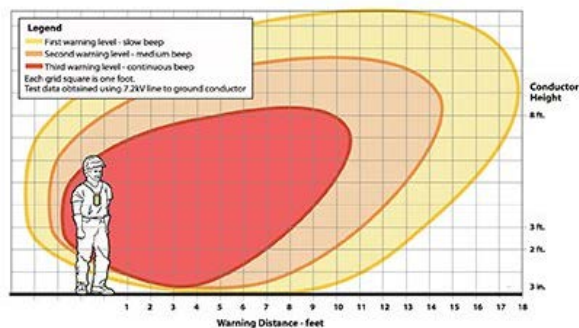

IT CAN SAVE YOUR LIFE.
IT'S THAT SIMPLE.

The next generation V-Watch[®] Personal Voltage Detector provides an extra level of safety by detecting and alerting you to the presence of high voltage electrical fields or energized electrical equipment.

V-WATCH

With a warning distance of 7 feet at 4kV, V-Watch Personal Voltage Detectors are ideal for **line crews, storm restoration workers and first responders** seeking an extra layer of protection against dangerous unseen high voltage sources.

VWS-20

The sp activates the V-Watch detector and performs a self test before each use.